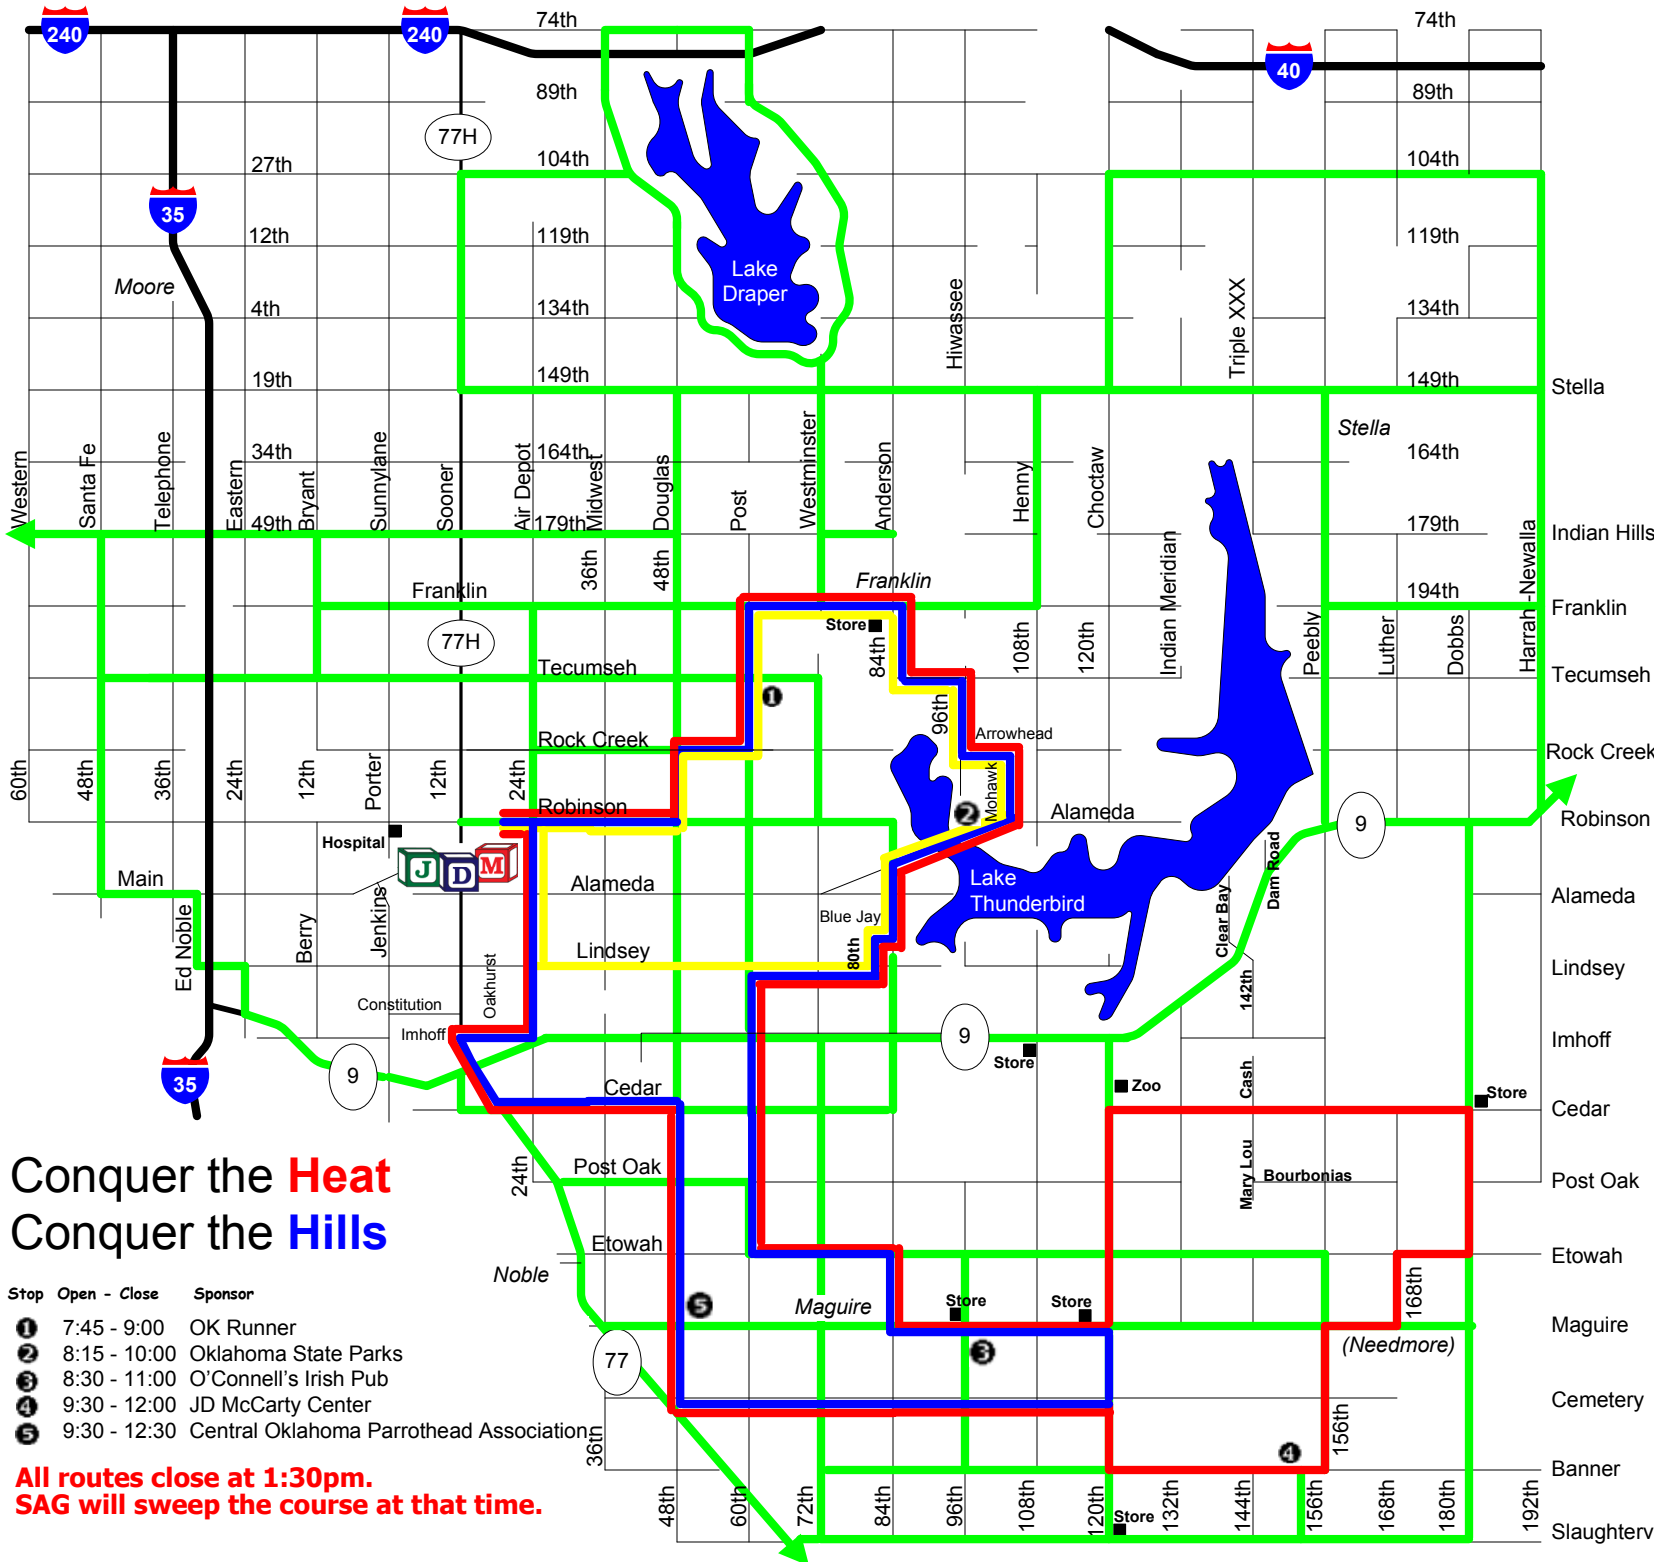

2011 Norman Conquest Routes

Bicycle League of Norman

All routes are ridden clockwise

Scale (in Miles)

In May 2011, the League of American Bicyclists have granted Norman, Oklahoma bronze status as a Bicycle Friendly Community

Conquer the **Heat**
Conquer the **Hills**

Stop	Open - Close	Sponsor
1	7:45 - 9:00	OK Runner
2	8:15 - 10:00	Oklahoma State Parks
3	8:30 - 11:00	O'Connell's Irish Pub
4	9:30 - 12:00	JD McCarty Center
5	9:30 - 12:30	Central Oklahoma Parrothead Association

All routes close at 1:30pm.
SAG will sweep the course at that time.

- Bike Friendly Road
- 22 Mile Route
- 46 Mile Route
- 66 Mile Route